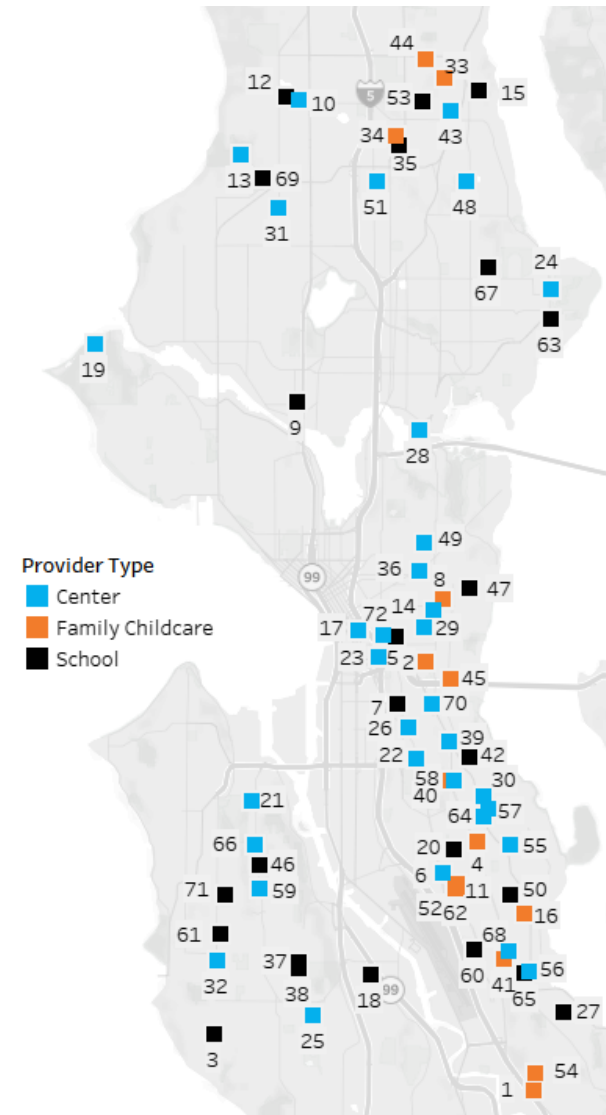

Maqaa Daa'ima: _____

sagantaa bal'ina dhaaf, maaloo SPP 2020-21- Qajeelfama Iyyanno ilaalaa ykn seattle.gov/applysppdaawwadhaa.

Iyyanno galchuu barbaadan sagantaalee tarreeffaman kana hunduma irratti agaggee godha.

Fakkeenya

31 - Hoa Mai Vietnamese Bilingual Preschool

- 01 -1st Start Learning Family Home Center (Family)
- 02 -A4 Apple Home Daycare (Family)
- 03 -Arbor Heights Elementary (SPS)
- 04 -Aster Blossom Child Care (Family)
- 05 -Bailey Gatzert Elementary (SPS)
- 06 -Beacon Hill Early Learning Center (ReWA)
- 07 -Beacon Hill International Elementary (Launch)
- 08 -Bella's Creative Learning Center (Family)
- 09 -BF Day Elementary (SPS)
- 10 -Bitter Lake Community Center (ARC)
- 11 -Boru Family Child Care (Family)
- 12 -Broadview Thomson K-8 Head Start (SPS)
- 13 -Carkeek Park ELC (Creative Kids)
- 14 -Causey's Learning Center
- 15 -Cedar Park Elementary (SPS)
- 16 -Chelon Jackson (Family)
- 17 -Chinook Early Learning (NW Center Kids)
- 18 -Concord International Elementary (YMCA)
- 19 -Daybreak Star Preschool (UIATF)
- 20 -Dearborn Park International Elementary (SPS)
- 21 -Delridge Community Center (Launch)
- 22 -Denise Louie - Beacon Hill
- 23 -Denise Louie - International District
- 24 -Denise Louie - Magnuson Park
- 25 -Educare Head Start (PSESD)
- 26 -El Centro de la Raza - Jose Marti
- 27 -Emerson Elementary Head Start (SPS)
- 28 -Experimental Education Unit (UW)
- 29 -First Place School
- 30 -Genesee Early Learning Center (CHS)
- 31 -Greenwood Early Learning (NW Center Kids)
- 32 -Hallows (YMCA)
- 33 -Hanan Family Daycare (Family)
- 34 -Hashi Habibo Hassan (Family)
- 35 -Hazel Wolf K-8 (SCCS)
- 36 -Hearing, Speech & Deafness Center
- 37 -Highland Park Elementary (Launch)
- 38 -Highland Park Elementary (SPS)
- 39 -Hoa Mai Vietnamese Bilingual Preschool (SCCS)
- 40 -Innsha Allah Family Childcare (Family)
- 41 -Jasmin Daycare (Family)
- 42 -John Muir Elementary Head Start (SPS)
- 43 -Lake City Early Learning Center (ReWA)
- 44 -Le Jardin Day Care and Preschool (Family)
- 45 -Life Academy Childcare Center (Family)
- 46 -Louisa Boren STEM K-8 (SPS)
- 47 -Madrona K-8 (Launch)
- 48 -Meadowbrook Community Center (ARC)
- 49 -Miller Community Ctr. Annex (Launch)
- 50 -MLK Jr Elementary School (Seed of Life)
- 51 -Northgate Community Center (SCCS)
- 52 -Nurturing Hands Daycare (Family)
- 53 -Olympic Hills Elementary (SPS)
- 54 -Paulette & Ernest Chambers (Family)
- 55 -Primm ABC Child Care Center
- 56 -Rainier Beach Community Center (Seed of Life)
- 57 -Rainier Community Center (Launch)
- 58 -Refugee Women's Alliance Preschool - MLK
- 59 -RIFC Bilingual Preschool (SCCS)
- 60 -Rising Star Elementary (SPS)
- 61 -Roxhill at E.C. Hughes Elementary Head Start (SPS)
- 62 -Salmaan Family Childcare (Family)
- 63 -Sandpoint Elementary (SPS)
- 64 -Seed of Life Preschool
- 65 -South Shore PK-8 (SPS)
- 66 -SW Early Learning Bilingual Preschool (SCCS)
- 67 -Thornton Creek Elementary (SPS)
- 68 -Tiny Tots Development Center
- 69 -Viewlands Elementary (Creative Kids)
- 70 -Wellspring Early Learning Center
- 71 -West Seattle Elementary (SPS)
- 72 -Yesler Community Center (CISC)