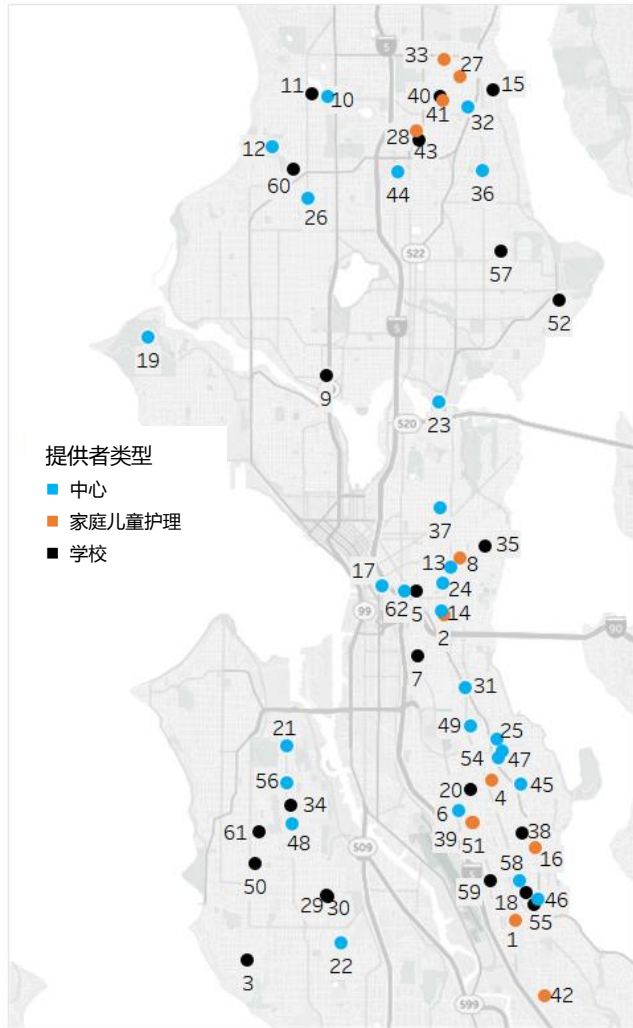

孩子姓名：_____

要了解计划详情，请查看 SPP 2019-20 年——申请指南或访问 seattle.gov/applyspp

圈出表中您想申请的所有计划。

举例

31 – Hoa Mai 越南语双语幼儿园

- 01 – 1st Start Learning Family Home Center
- 02 – A4 Apple Home Daycare
- 03 – Arbor Heights Elementary (SPS)
- 04 – Aster Blossom Child Care
- 05 – Bailey Gatzert Elementary (SPS)
- 06 – Beacon Hill Early Learning Center (ReWA)
- 07 – Beacon Hill Int’l Elementary (Launch)
- 08 – Bella's Creative Learning Center
- 09 – B.F. Day Elementary (SPS)
- 10 – Bitter Lake Community Center (ARC)
- 11 – Broadview Thompson K–8 (SPS)
- 12 – Carkeek Park Environmental Learning Center
- 13 – Causey's Learning Center – Main
- 14 – Causey's Learning Center – MLK
- 15 – Cedar Park Elementary (SPS)
- 16 – Chelon Jackson
- 17 – Chinook Early Learning (NW Center Kids)
- 18 – Concord Int'l Elementary (YMCA)
- 19 – Daybreak Star Preschool (UIATF)
- 20 – Dearborn Park Int’l Elementary (SPS)
- 21 – Delridge Community Center (Launch)
- 22 – Educare (PSESD)
- 23 – Experimental Education Unit (UW)
- 24 – First Place School
- 25 – Genesee Early Learning Center (CHS)
- 26 – Greenwood Early Learning (NW Center Kids)
- 27 – Hanan Family Daycare
- 28 – Hashi Habibo Hassan
- 29 – Highland Park Elementary (Launch)
- 30 – Highland Park Elementary (SPS)
- 31 – Hoa Mai Vietnamese Bilingual Preschool
- 32 – Lake City Early Learning Center (ReWA)
- 33 – Le Jardin Day Care and Preschool
- 34 – Louisa Boren STEM K–8 School (SPS)
- 35 – Madrona K–8 School (Launch)
- 36 – Meadowbrook Community Center (ARC)
- 37 – Miller Community Ctr. Annex (Launch)
- 38 – MLK Jr. Elementary (Seed of Life)
- 39 – Nurturing Hands Daycare
- 40 – Olympic Hills Elementary (SPS)
- 41 – Olympic Hills Family Childcare
- 42 – Paulette & Ernest Chambers
- 43 – Pinehurst Preschool – Hazel Wolf K–8
- 44 – Pinehurst Preschool – Northgate
- 45 – Primm ABC Child Care Center
- 46 – Rainier Beach Community (Seed of Life)
- 47 – Rainier Community Center (Launch)
- 48 – RIFC Bilingual Preschool
- 49 – Refugee Women's Alliance Preschool
- 50 – Roxhill Elementary (SPS)
- 51 – Salmaan Family Childcare
- 52 – Sandpoint Elementary (SPS)
- 53 – West Seattle Location TBD (YMCA)
- 54 – Seed of Life Preschool
- 55 – South Shore PK–8 School (SPS)
- 56 – SW Early Learning Bilingual Preschool
- 57 – Thornton Creek Elementary (SPS)
- 58 – Tiny Tots Development Center
- 59 – Van Asselt Elementary (SPS)
- 60 – Viewlands Elementary (Creative Kids)
- 61 – West Seattle Elementary (SPS)
- 62 – Yesler Community Center (CISC)